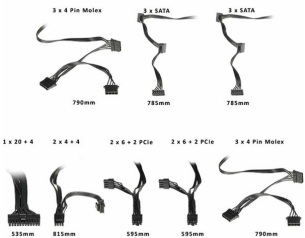

GAMEMAX 850W RAMPAGE 80 PLUS BRONZE

£75.00

- 850w
- 80+ Bronze
- Semi Modular
- 12CM Fan

FREE DATA TRANSFER

We copy all of your data including Photos, Documents, Emails, ETC. from your existing PC to your new one.