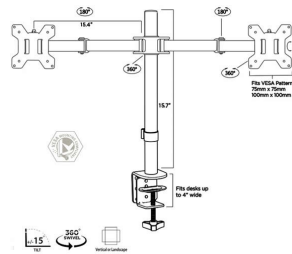

PIXL DOUBLE MONITOR ARM DESK MOUNT

£49.00

- Height Adjustable
- Pivot Landscape-Portrait
- Swivel 360
- For Up to 2x 27" Screens
- Desk Clamp
- Modern Black Colour
- Upto 2x10KG Load
- 75 or 100 Vesa Mount