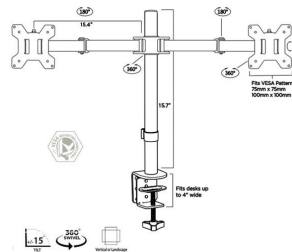

PIXL DOUBLE MONITOR ARM DESK MOUNT

£49.00

- Height Adjustable
- Pivot Landscape-Portrait
- Swivel 360
- For Up to 2x 27" Screens
- Desk Clamp
- Modern Black Colour
- Upto 2x10KG Load
- 75 or 100 Vesa Mount