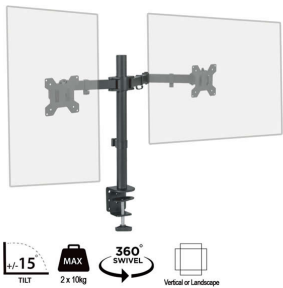

PIXL DOUBLE MONITOR ARM DESK MOUNT

£49.00

- Height Adjustable
- Pivot Landscape-Portrait
- Swivel 360
- For Up to 2x 27" Screens
- Desk Clamp
- Modern Black Colour
- Upto 2x10KG Load
- 75 or 100 Vesa Mount