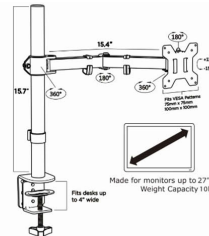

PIXL SINGLE MONITOR ARM DESK MOUNT

£24.99

- Height Adjustable
- Pivot Landscape-Portrait
- Swivel 180
- For Up to 27" Screens
- Desk Clamp
- Modern Black Colour
- Upto 10KG Load
- 75 or 100 Vesa Mount

FREE DATA TRANSFER