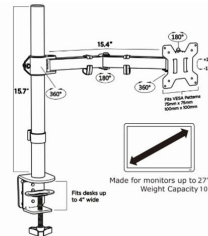

PIXL SINGLE MONITOR ARM DESK MOUNT

£25.00

- Height Adjustable
- Pivot Landscape-Portrait
- Swivel 180
- For Up to 27" Screens
- Desk Clamp
- Modern Black Colour
- Upto 10KG Load
- 75 or 100 Vesa Mount

FREE DATA TRANSFER