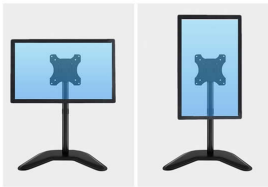

PIXL SINGLE MONITOR ARM DESK STAND

£35.00

- Height Adjustable
- Pivot Landscape-Portrait
- Swivel 360
- For Up to 32" Screens
- Freestanding
- Modern Black Colour
- Upto 10KG Load
- 100x100 Vesa Mount

FREE DATA TRANSFER