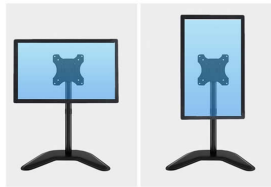

## PIXL SINGLE MONITOR ARM DESK STAND

# £35.00

- Height Adjustable
- Pivot Landscape-Portrait
- Swivel 360
- For Up to 32" Screens
- Freestanding
- Modern Black Colour
- Upto 10KG Load
- 100x100 Vesa Mount