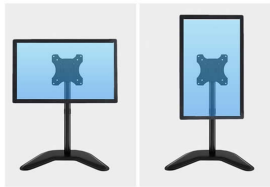

## PIXL SINGLE MONITOR ARM DESK STAND

# £35.00

- Height Adjustable
- Pivot Landscape-Portrait
- Swivel 360
- For Up to 32" Screens
- Freestanding
- Modern Black Colour
- Upto 10KG Load
- 100x100 Vesa Mount