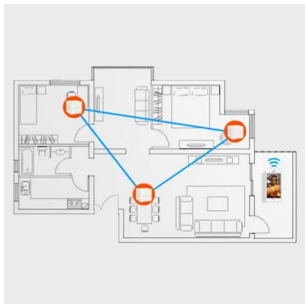

Tenda

The Next-gen Whole-home
WiFi Coverage Solution

TENDA NOVA MW6 3PACK

£139.00

- Whole Home Mesh System
- upto 6000 Sq.Ft Coverage
- Easy to Setup
- Smart Phone App
- Self Install or We Can Install

FREE DATA TRANSFER