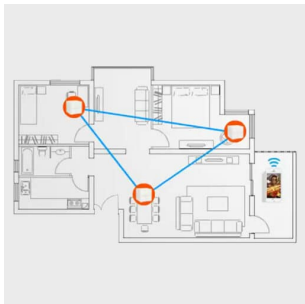

Tenda

The Next-gen Whole-home
WiFi Coverage Solution

TENDA NOVA MW6 3PACK

£169.00

- Whole Home Mesh System
- upto 6000 Sq.Ft Coverage
- Easy to Setup
- Smart Phone App
- Self Install or We Can Install

FREE DATA TRANSFER