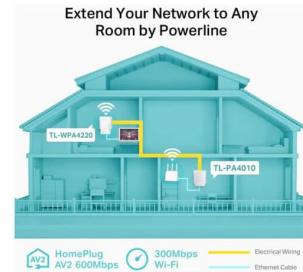

TP-LINK 300MBPS AV600 POWERLINE WIRELESS TRIPLE KIT

£80.00

- Upto 600 Mbps
- Plug & Play
- 300Mbps Wifi Output
- Tripple Pack
- Self Install or We Can Install

FREE DATA TRANSFER

We copy all of your data including Photos, Documents, Emails, ETC. from your existing PC to your new one.