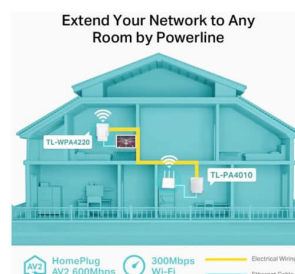

TP-LINK 300MBPS AV600 POWERLINE WIRELESS TRIPLE KIT

£80.00

- Upto 600 Mbps
- Plug & Play
- 300Mbps Wifi Output
- Tripple Pack
- Self Install or We Can Install

FREE DATA TRANSFER

We copy all of your data including Photos, Documents, Emails, ETC. from your existing PC to your new one.