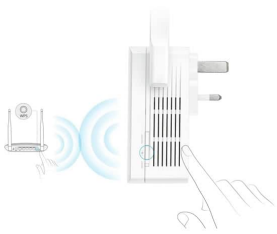

Just Plug and Play