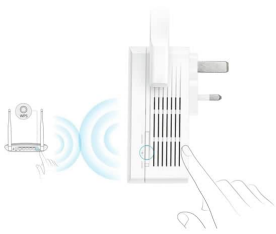

Just Plug and Play